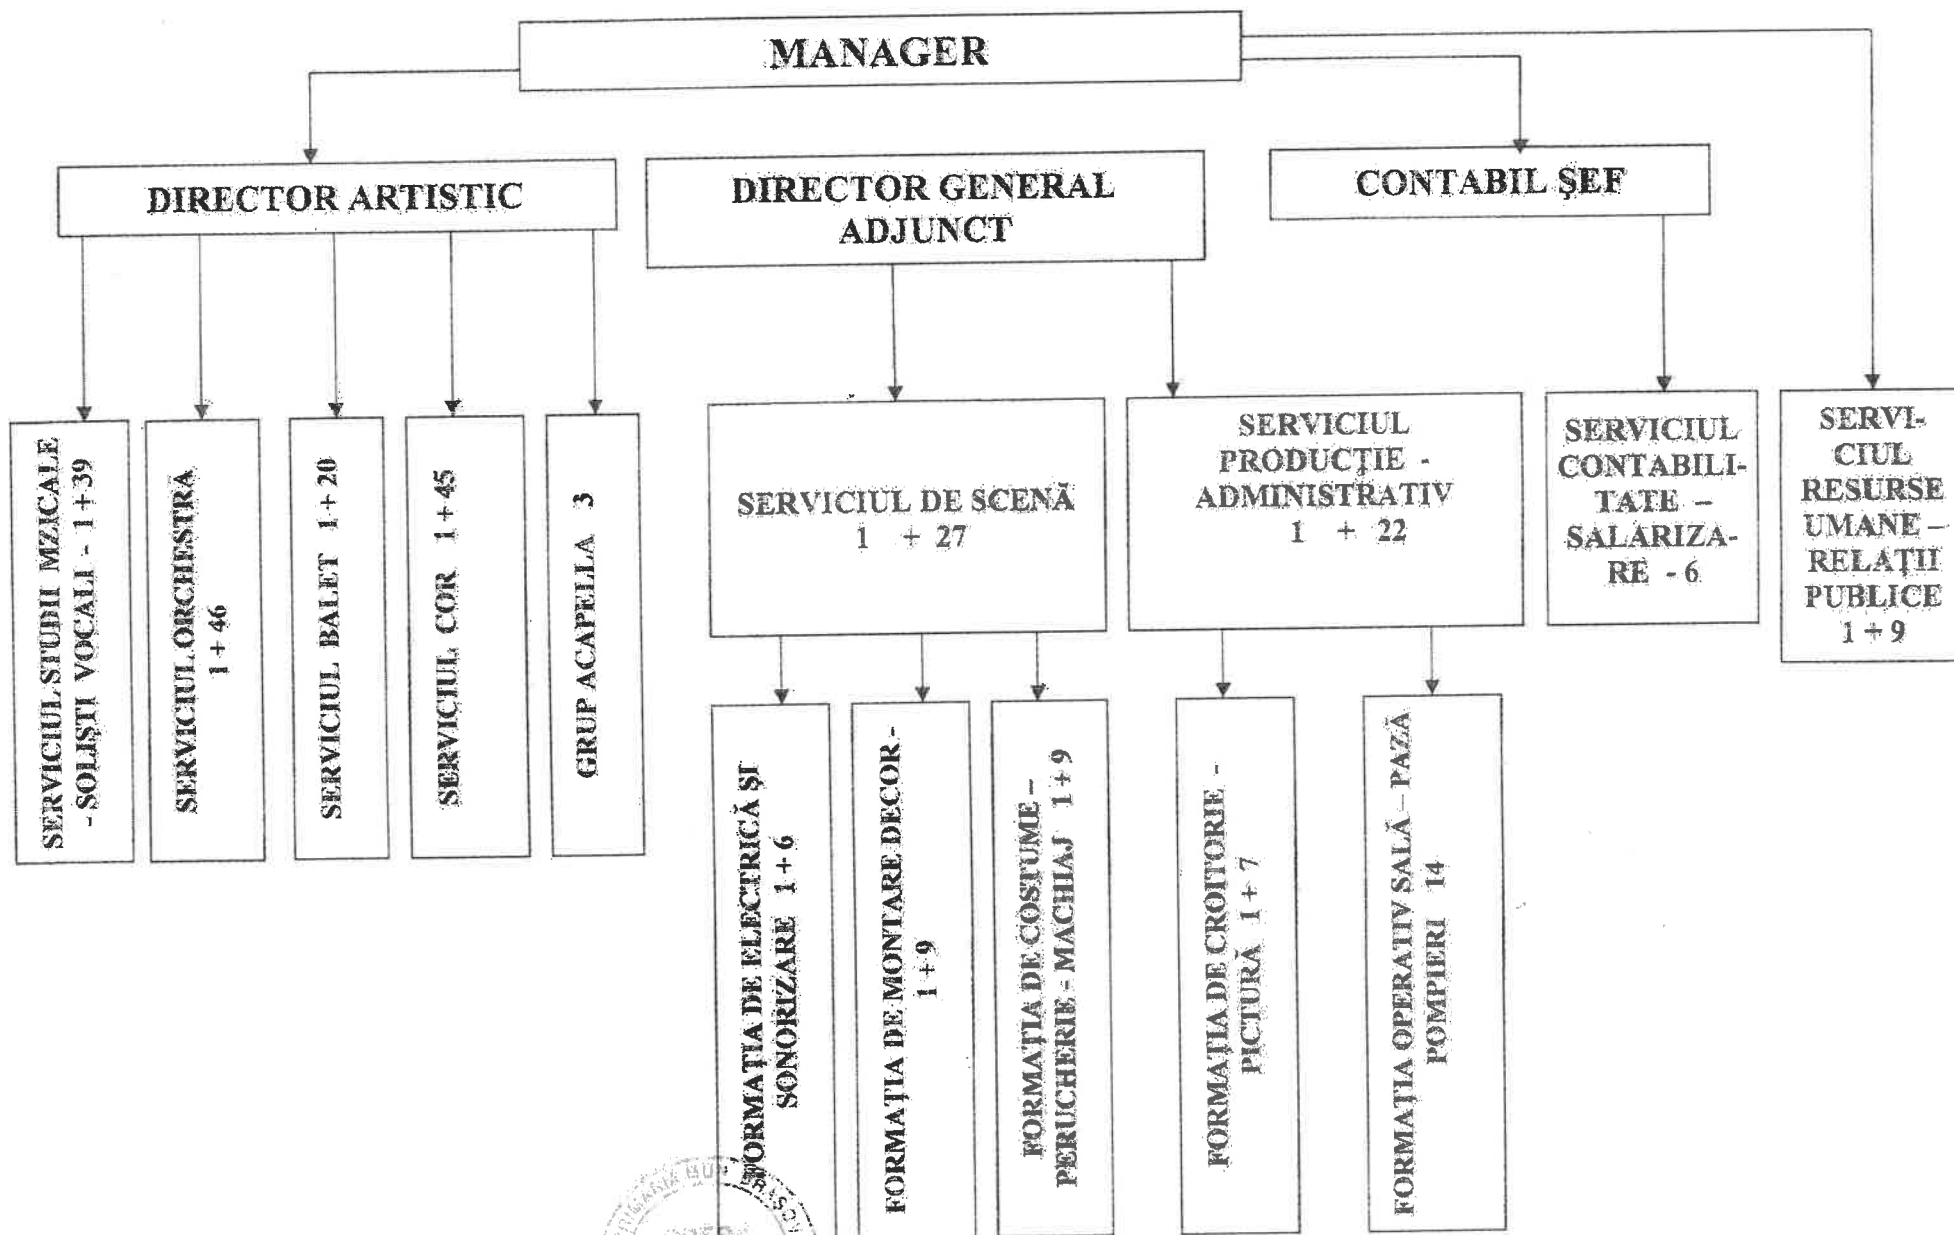

ORGANIGRAMA OPEREI BRAȘOV - Anexa nr. 1

STAT DE FUNCTII

pentru luna Mai 2022

Nr. crt.	Denumirea Functiei	Total Posturi	Numar Posturi				Studii
			Ocupate	Ocupate Temp	Vacante	Vacante temp	
III. FUNCTII PT. PERSONALUL CONTRACTUAL							
Functii de conducere							
1	SEF SERVICIU - BALERIN gr. IA, gradatie 5	1	1	0	0	0	S
2	SEF SERVICIU CONCERT-MAESTRU gr. IA, gradatie 5	1	1	0	0	0	S
3	CONTABIL SEF GRAD II	1	1	0	0	0	S
4	DIRECTOR ARTISTIC GRAD II	1	1	0	0	0	S
5	DIRECTOR GENERAL ADJUNCT GRAD II	1	1	0	0	0	S
6	INGINER SEF GRAD II	1	1	0	0	0	S
7	MANAGER GRAD II	1	1	0	0	0	S
8	SEF FORMATIE MUNCITORI – COSTUMIER GRAD II	1	1	0	0	0	SP
9	SEF FORMATIE MUNCITORI – CROITOR GRAD II gradatie 4	1	1	0	0	0	SP
10	SEF FORMATIE MUNCITORI - MANUIITOR MONTATOR DECOR GRAD II	1	1	0	0	0	M
11	SEF FORMATIE MUNCITORI - OPERATOR SUNET GRAD II	1	1	0	0	0	S
12	SEF SERVICIU R.U. – RELATII PUBLICE GRAD II	1	0	0	0	1	S
13	SEF SERVICIU STUDII MUZICALE – SOLISTI GRAD II	1	0,5	0	0,5	0	S
14	SEF SERVICIU - ARTIST LIRIC GRAD II	1	1	0	0	0	S
15	SEF SERVICIU - REGIZOR SCENA GRAD II	1	0	0	1	0	S
Total Functii de conducere		15	12,5	0	1,5	1	
Functii de executie							
16	ADMINISTRATOR, tr.I, gradatie 5	1	1	0	0	0	M
17	ARTIST INSTRUMENTIST, gr. DEBUTANT, gradatie 0	1	0	0	1	0	S
18	ARTIST INSTRUMENTIST, gr. I, gradatie 1	1	0	0	0	1	S
19	ARTIST INSTRUMENTIST, gr. II, gradatie 0	2	0	1	0	1	S
20	ARTIST INSTRUMENTIST, gr. II, gradatie 2	2	0	1	1	0	S
21	ARTIST INSTRUMENTIST, gr. IA, gradatie 3	1	1	0	0	0	S
22	ARTIST INSTRUMENTIST, gr. IA, gradatie 4	1	1	0	0	0	S
23	ARTIST INSTRUMENTIST, gr. IA, gradatie 5	1	1	0	0	0	S
24	ARTIST INSTRUMENTIST, gr. II, gradatie 4	1	1	0	0	0	S
25	ARTIST INSTRUMENTIST, gr. IA, gradatie 3	2	2	0	0	0	S
26	ARTIST INSTRUMENTIST, gr. II, gradatie 1	3	3	0	0	0	S
27	ARTIST INSTRUMENTIST, gr. I, gradatie 2	10	9	0	1	0	S